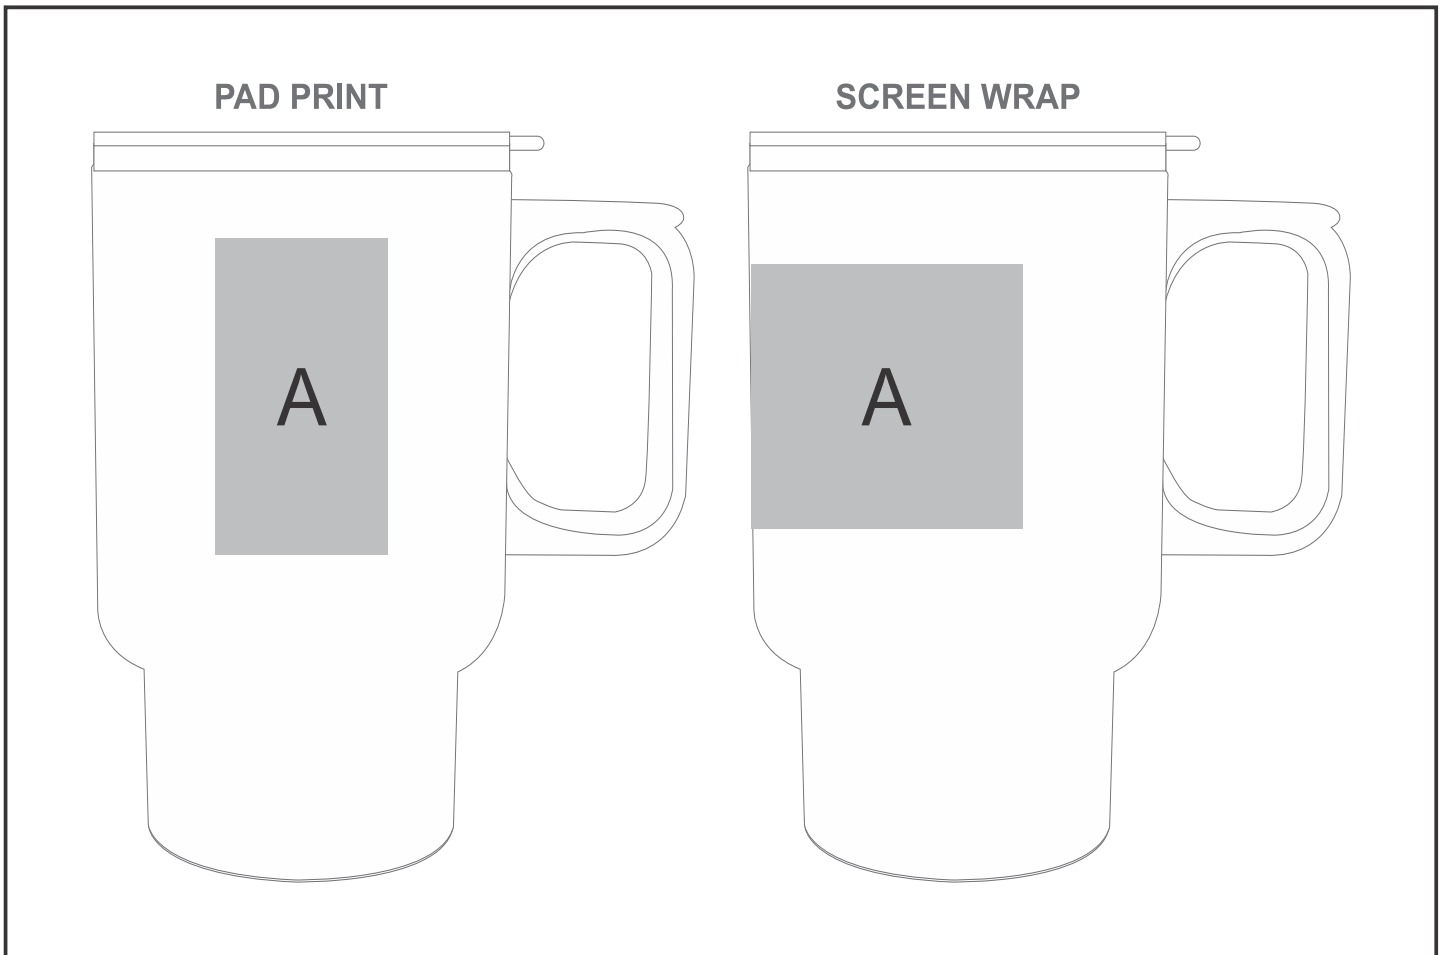

IDEA-6360

Altitude Whimsy Plastic Double-Wall Mug - 430ml

Need to know:

- Includes 1 Colour, 1-Position Screen Wrap (setup fee applies)

Branding Options:

Position	Branding Method (Branding Code)	No. of Colours	Dimension
A	Pad Printing (PB)	4 Colours	35mm wide x 60mm high
A	Screen Wrap (SW)	1 Colour	165mm wide x 50mm high